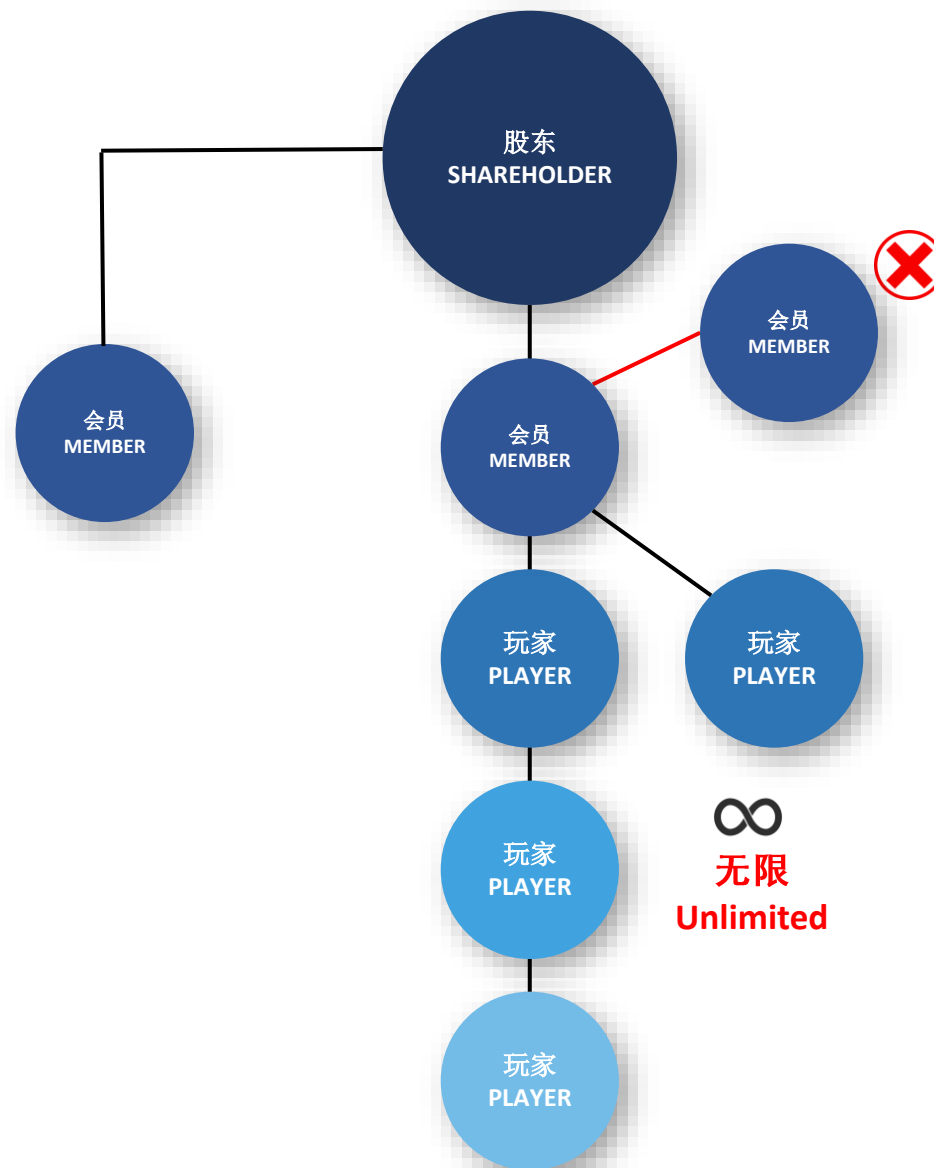

Use social media to promote

股东分盈 SHAREHOLDER PROFITS

层级描述 Description

股东下级总流量将被统计在**WINBOX** 总营业额 (股东共享盈利)
Shareholder downline turnover will be subtotal into **WINBOX** total turnover

分盈计算 PROFIT CALCULATION