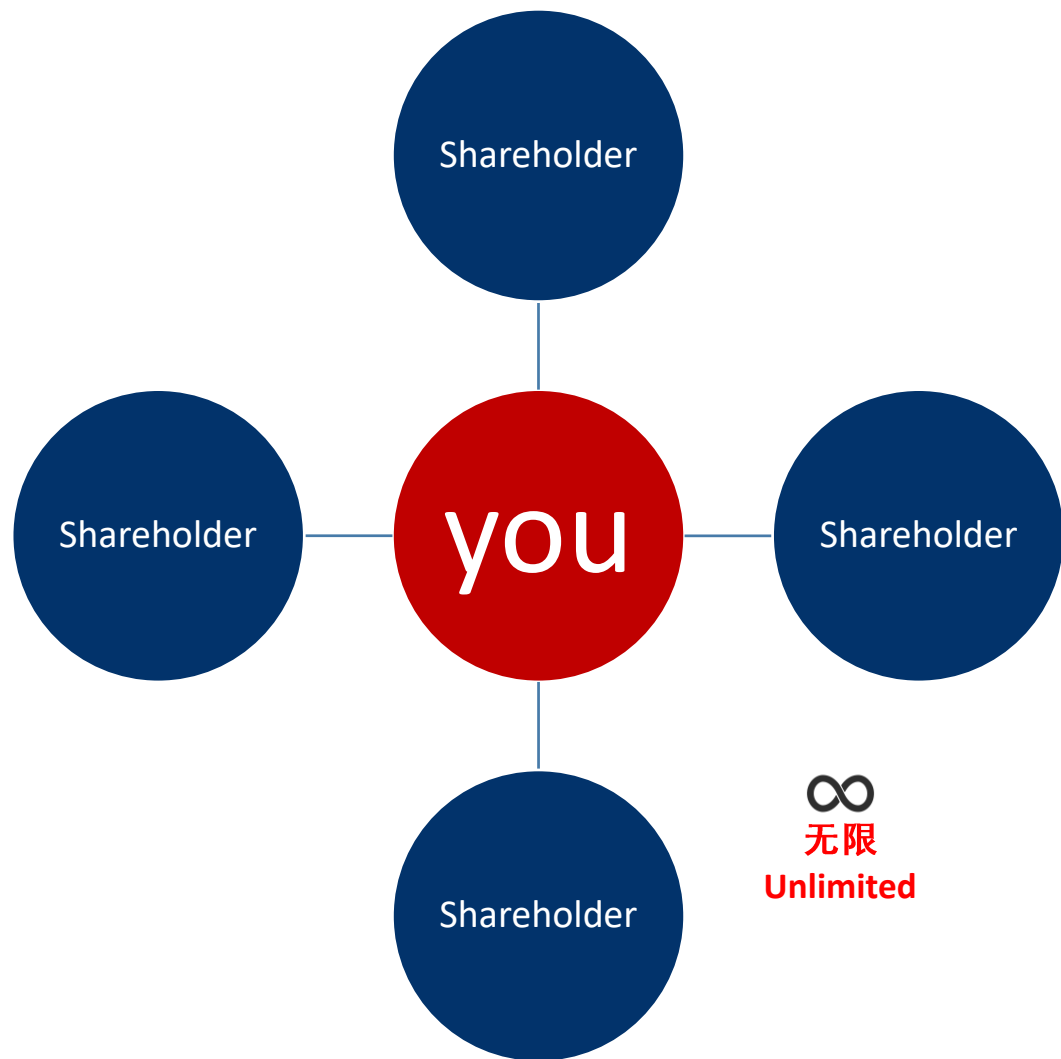

Use social media to promote

股东分盈 SHAREHOLDER PROFITS

层级描述 Description

股东下级总流量将被统计在**WINBOX** 总营业额 (股东共享盈利)
Shareholder downline turnover will be subtotal into **WINBOX** total turnover

分盈计算 PROFIT CALCULATION