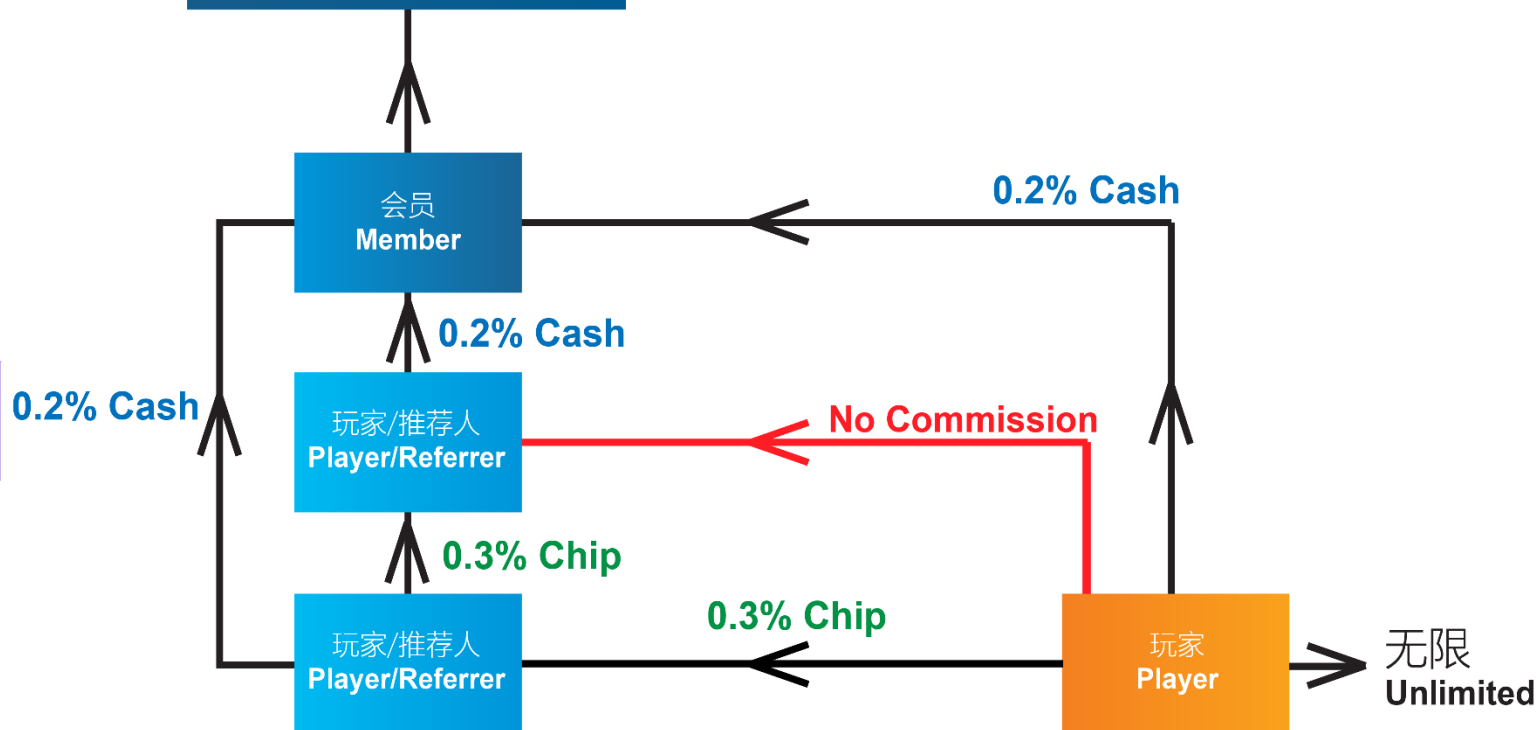

Use social media to promote

股东分盈 SHAREHOLDER PROFITS

层级描述 Description

股东下级总流量将被统计在**WINBOX** 总营业额 (股东共享盈利)
Shareholder downline turnover will be subtotal into **WINBOX** total turnover

分盈计算 PROFIT CALCULATION